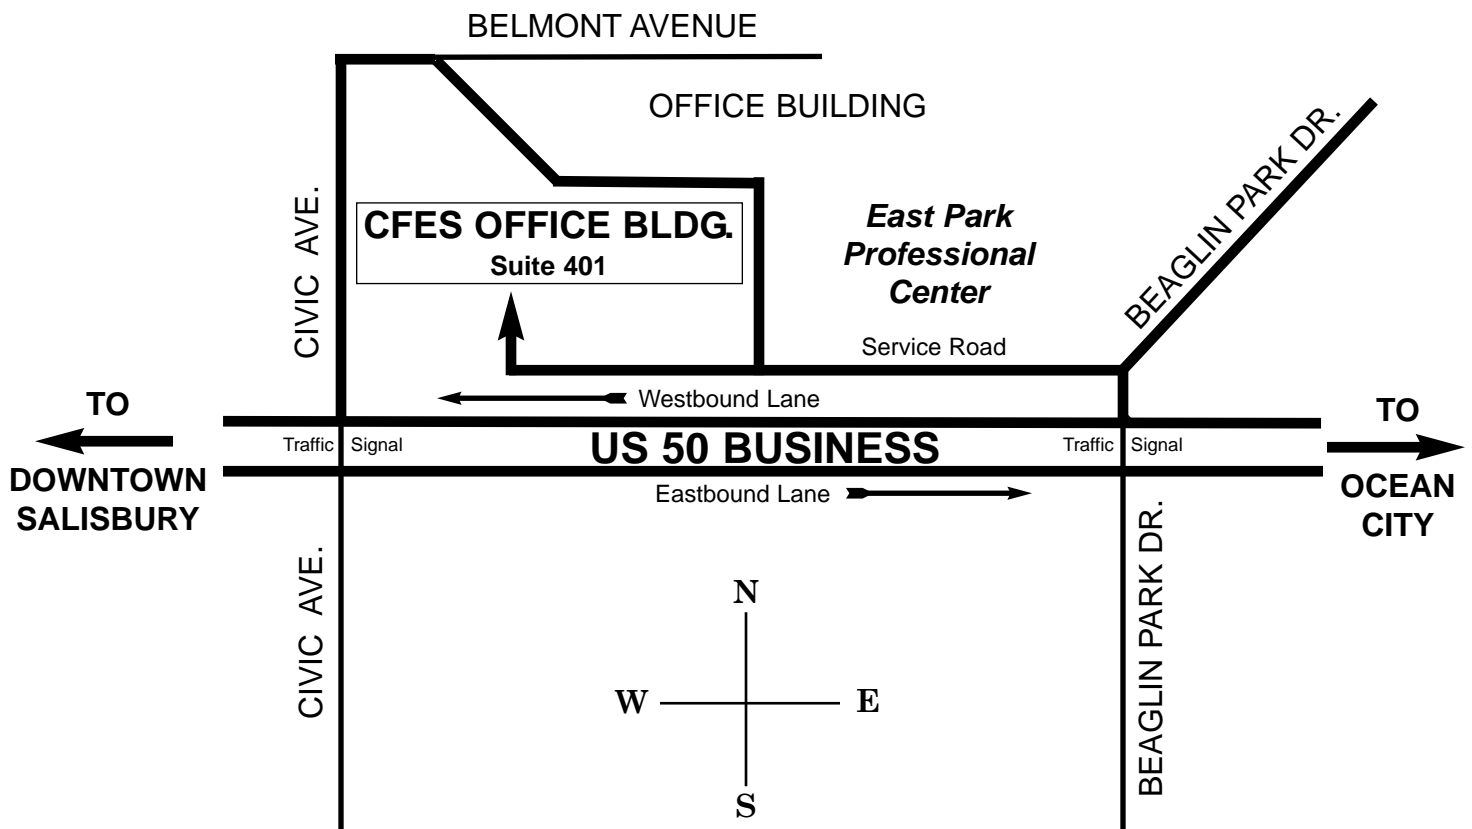

*Community
Foundation
of the Eastern Shore, Inc.*

COMMUNITY FOUNDATION OF THE EASTERN SHORE (CFES)

1324 Belmont Avenue - Suite 401 / Salisbury, MD 21804
410-742-9911

Traveling US 50 / Eastbound --- Approaching Salisbury **stay to the right** entering Salisbury on **US 50 BUSINESS**. (DO NOT TAKE EXIT TO US 50 BYPASS). Travel through Salisbury and turn left (North) on to Civic Ave. Immediately turn right (East) on to Belmont Avenue. Turn right (South) on to service road for East Park Professional Center. Follow service road to front of CFES Office Building. Enter Suite 401.

Traveling US 50 / Westbound --- At Beaglin Park Drive intersection turn right (North) on to Beaglin Park Drive. Take first left (West) on to service road for East Park Professional Center. Follow service road to front of CFES Office Building. Enter Suite 401.